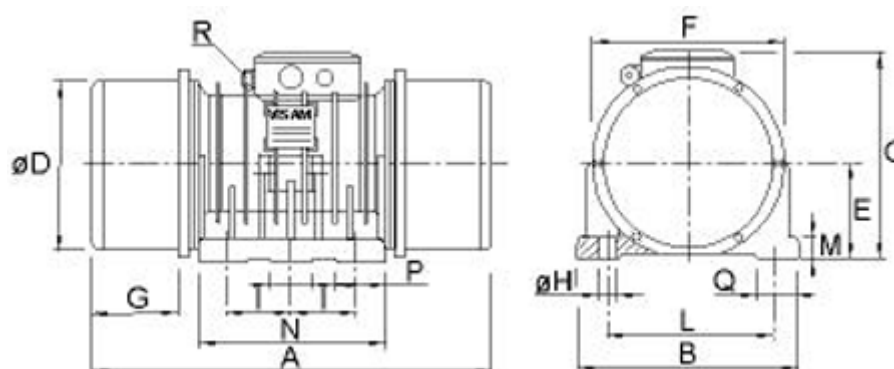

Data Sheet

Article number: 310101755008100

Description: Vibrator motor SPV 28.0 D 1210kgcm
750 o/m 3800kg 7kW 3x230-400V 50hz

Measures

A = 1001	L = 380
B = 456	M = 50
C = 456	N = 400
d = 410	Number H = 6
E = 225	P = 130
G = 253	Q = 100
H = 32	R = M25x1,5 + M16x1,5TH
I = 130	